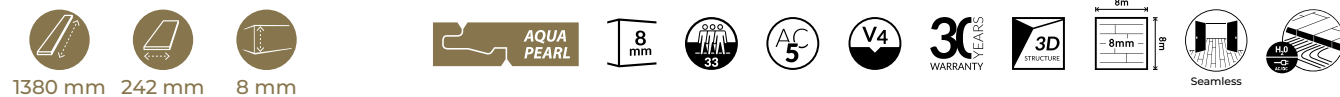

MOVIE

BROAD HORIZONS
AMPLIOS HORIZONTES
ШИРОКИЕ ГОРИЗОНТЫ