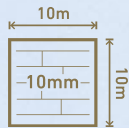

Do not worry about your floor!

The **AQUA ZERO** technology consists in combining water resistant high density fibreboard (HDF) with the tight Aqua Pearl lock. A special green HDF forms the panels' solid core. Moisture, unpleasant odours, bacteria and dirt do not penetrate underneath. Frequent cleaning, including with steam mops, is completely safe.

Water resistance confirmed by an independent test.

The AQUA ZERO floor not only meets the NALFA test requirements but it also ensures that all its functional and aesthetic properties will be maintained for 72 hours after water spillage, according to the manufacturer's tests.

AQUA ZERO PANELS WILL SURVIVE TESTS OF:

- children
- house pets
- interiors with direct access to outdoor spaces
- frequent watering of potted plants
- wet cleaning and cleaning with a steam mop

Probably the world's first floating floor that can be used without floor transition strips between rooms.

The exceptionally strong Aqua Pearl locking system allows the floor to be laid over large areas.

AURUM