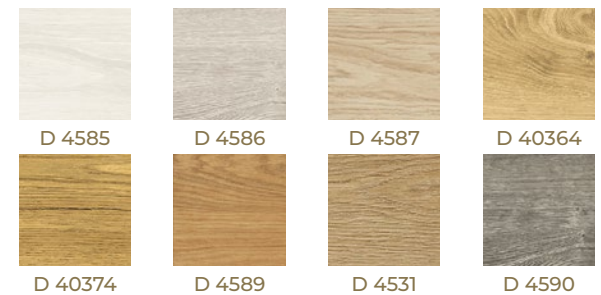

D 4586

The Fiori Collection was born out of a delight in nature we like to surround ourselves with. The daily routine of watering houseplants will no longer involve stress connected with water spilling on the floor. The synchronous structure will ensure that the floor looks natural and the light beautifully highlights the individual character of your interior.

La colección Fiori fue creada de la fascinación con la naturaleza con la que nos gusta rodearnos. Nuestra rutina diaria de regar las plantas domésticas no implicará más el estrés por mojar el suelo. La estructura sincrónica garantiza que el suelo tenga un aspecto natural y que la luz subraye el carácter individual del interior.

Коллекция Fiori была основана на восхищении природой, которой мы любим себя окружать. Повседневная рутина полива домашних цветов уже не будет связана с беспокойством о пролитой на пол воде. Синхронная структура позаботится о том, чтобы пол выглядел естественно, а свет красиво подчёркивал индивидуальный стиль интерьера.