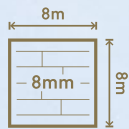

Do not worry about your floor!

The **AQUA ZERO** technology consists in combining water resistant high density fibreboard (HDF) with the tight Aqua Pearl lock. A special green HDF forms the panels' solid core. Moisture, unpleasant odours, bacteria and dirt do not penetrate underneath. Frequent cleaning, including with steam mops, is completely safe.

Water resistance confirmed by an independent test.

The AQUA ZERO floor not only meets the NALFA test requirements but it also ensures that all its functional and aesthetic properties will be maintained for 72 hours after water spillage, according to the manufacturer's tests.

AQUA ZERO PANELS WILL SURVIVE TESTS OF:

- children
- house pets
- interiors with direct access to outdoor spaces
- frequent watering of potted plants
- wet cleaning and cleaning with a steam mop

Probably the world's first floating floor that can be used without floor transition strips between rooms.

The exceptionally strong Aqua Pearl locking system allows the floor to be laid over large areas.

AURUM