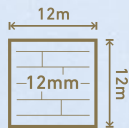

Do not worry about your floor!

The **AQUA ZERO** technology consists in combining water resistant high density fibreboard (HDF) with the tight Aqua Pearl lock. A special green HDF forms the panels' solid core. Moisture, unpleasant odours, bacteria and dirt do not penetrate underneath. Frequent cleaning, including with steam mops, is completely safe.

Water resistance confirmed by an independent test.

The AQUA ZERO floor not only meets the NALFA test requirements but it also ensures that all its functional and aesthetic properties will be maintained for 72 hours after water spillage, according to the manufacturer's tests.

AQUA ZERO PANELS WILL SURVIVE TESTS OF:

- children
- house pets
- interiors with direct access to outdoor spaces
- frequent watering of potted plants
- wet cleaning and cleaning with a steam mop

Probably the world's first floating floor that can be used without floor transition strips between rooms.

The exceptionally strong Aqua Pearl locking system allows the floor to be laid over large areas.

AURUM